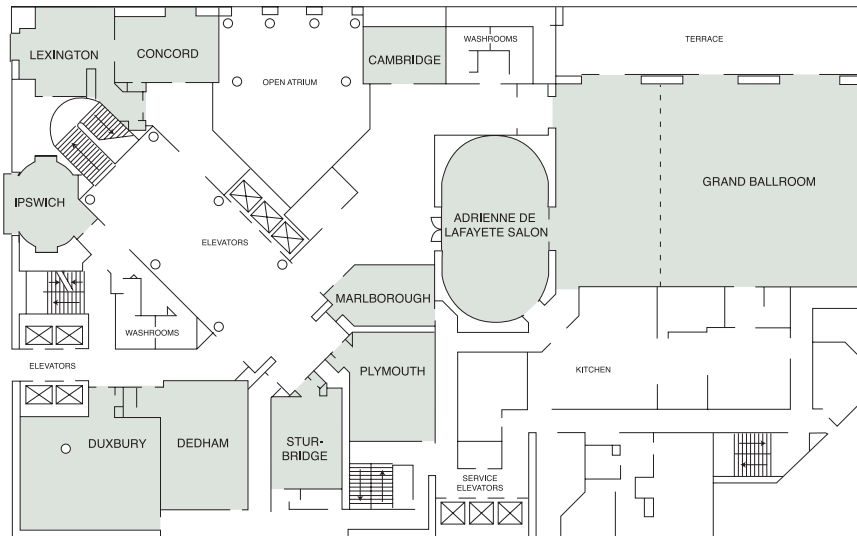

Hyatt Regency Boston

DIRECTIONS

From Logan Airport, leaving the airport terminals follow directions for Ted Williams Tunnel. Go through the tunnel and follow signs for exit 25. Turn right onto Congress street, then right again onto Summer Street. Follow Summer Street for about one mile. Turn left onto Chauncy Street, then right onto Avenue de Lafayette. The hotel main entrance will be on your right at 1 Avenue de Lafayette. For parking and valet take the next right after the main entrance into the garage and right again into the hotel concourse.

MAIN LOBBY

Hyatt Regency Boston

FLOOR PLANS

LOWER LOBBY

4TH FLOOR

22ND FLOOR