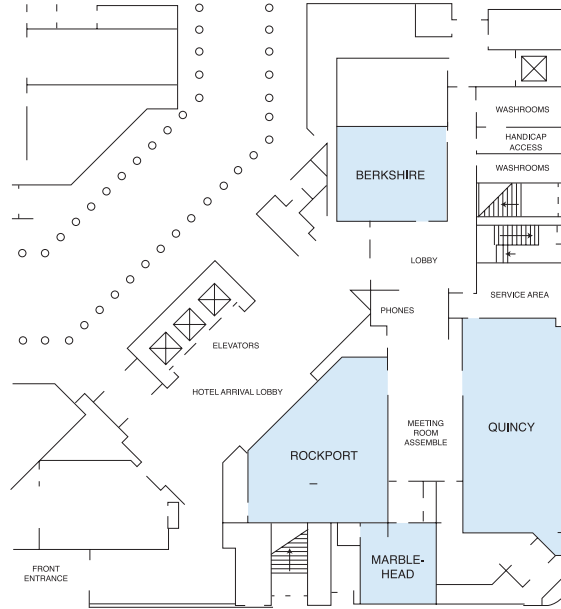

Hyatt Regency Boston

DIRECTIONS

From Logan Airport, leaving the airport terminals follow directions for Ted Williams Tunnel. Go through the tunnel and follow signs for exit 25. Turn right onto Congress street, then right again onto Summer Street. Follow Summer Street for about one mile. Turn left onto Chauncy Street, then right onto Avenue de Lafayette. The hotel main entrance will be on your right at 1 Avenue de Lafayette. For parking and valet take the next right after the main entrance into the garage and right again into the hotel concourse.

MAIN LOBBY

Hyatt Regency Boston

FLOOR PLANS

LOWER LOBBY

4TH FLOOR

22ND FLOOR