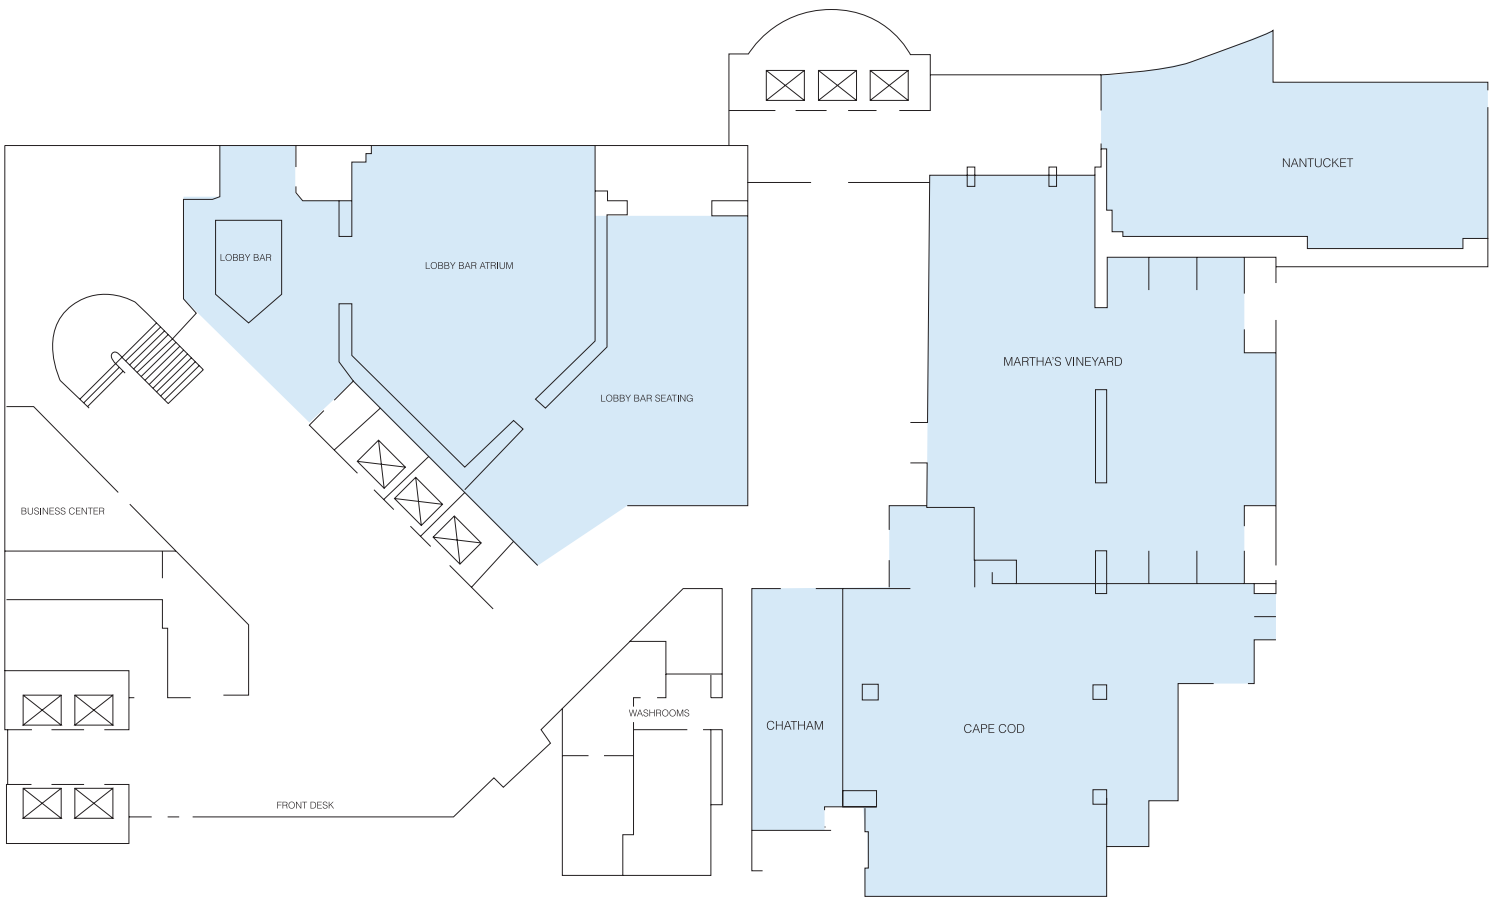

Hyatt Regency Boston

DIRECTIONS

From Logan Airport, leaving the airport terminals follow directions for Ted Williams Tunnel. Go through the tunnel and follow signs for exit 25. Turn right onto Congress street, then right again onto Summer Street. Follow Summer Street for about one mile. Turn left onto Chauncy Street, then right onto Avenue de Lafayette. The hotel main entrance will be on your right at 1 Avenue de Lafayette. For parking and valet take the next right after the main entrance into the garage and right again into the hotel concourse.

MAIN LOBBY

Hyatt Regency Boston

FLOOR PLANS

LOWER LOBBY

4TH FLOOR

22ND FLOOR